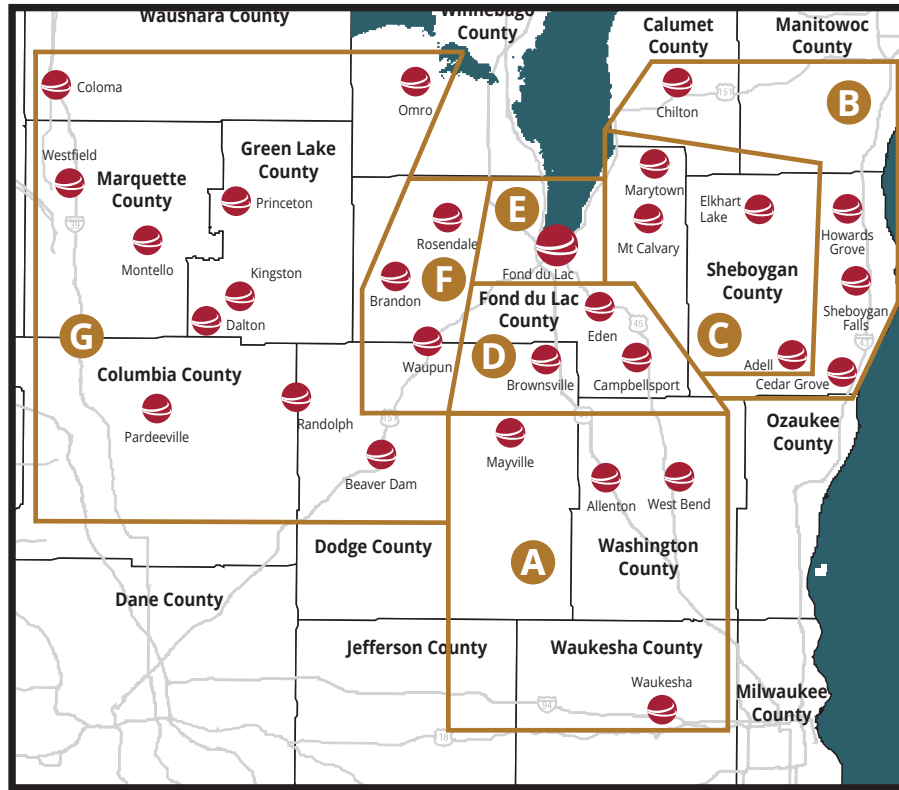

Condo Lender Coverage

Territory	Lender(s)	Branches Covered	
A	Steve Loos, Joe Weber	Allenton Mayville	West Bend Waukesha
B	Ryan Jaecks	Cedar Grove Chilton	Howards Grove Sheboygan Falls
C	Dustin Zanin	Adell Elkhart Lake	Marytown Mt. Calvary
D	Kimberly Klaetsch	Brownsville Campbellsport	Eden
E	Ashley Deiler, Kimberly Klaetsch, Laura Jahns, Lisa Mader	Fond du Lac	
F	Nate Daane	Brandon Rosendale	Waupun
G	Mark Witt	Beaver Dam Coloma Dalton Kingston Montello	Pardeeville Princeton Randolph Westfield