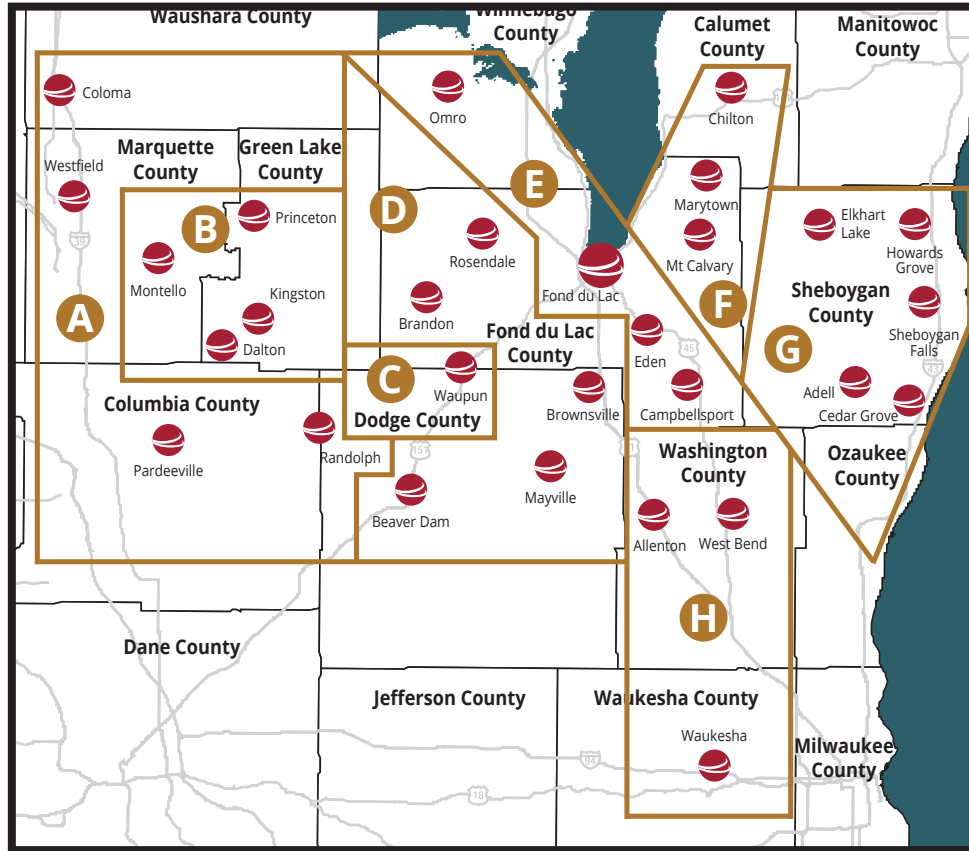

USDA Lender Coverage

Territory	Lender(s)	Branches Covered
A	Mark Witt	Coloma Pardeeville Randolph Westfield
B	Patty Fritsche	Dalton Kingston Montello Princeton
C	Nate Danne	Waupun
D	Josh Wegner	Beaver Dam Brandon Brownsville Mayville Rosendale
E	Abby Funk, Kimberly Klaetsch, Laura Jahns	Fond du Lac Eden Campbellsport Omro
F	Kevin Bartelt	Chilton Marytown Mt. Calvary
G	Ryan Jaecks	Adell Cedar Grove Elkhart Grove Howards Grove Sheboygan Falls
H	Steve Loos, Joe Weber	Allenton West Bend Waukesha