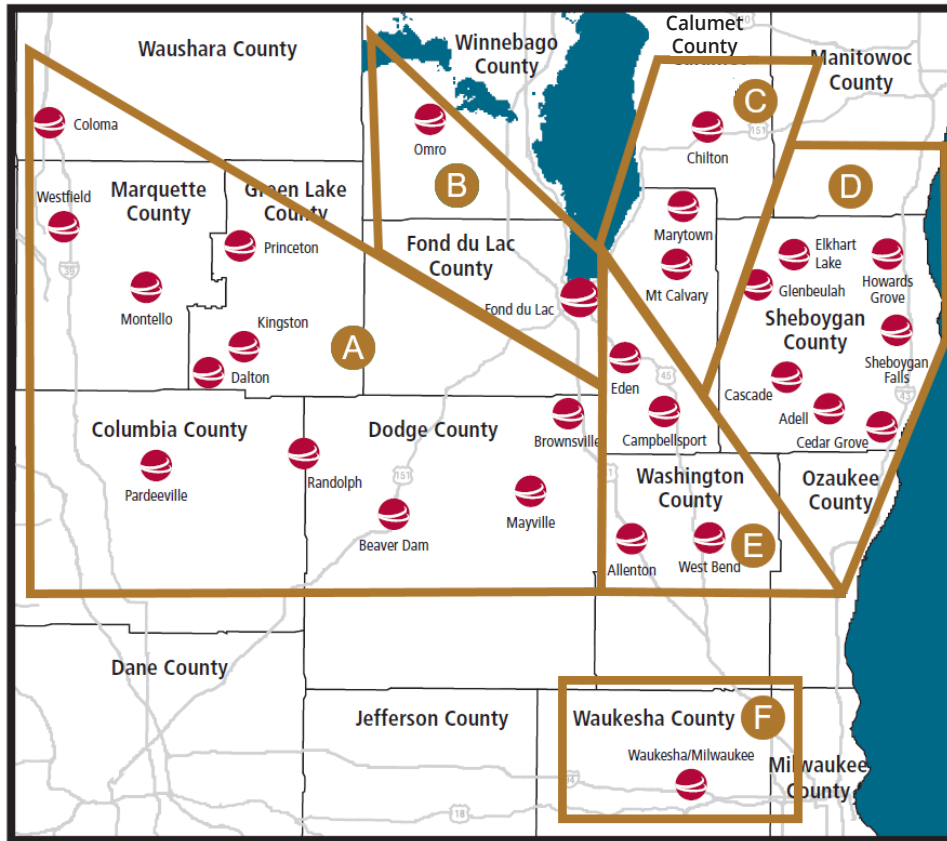

USDA Lender Coverage

Territory	Lender(s)	Branches Covered	
A	Josh Wegner	Beaver Dam Brownsville Coloma Dalton Kingston Mayville	Montello Pardeeville Princeton Randolph Westfield
B	Kimberly Klaetsch, Laura Jahns and Kris Saiberlich	Fond du Lac Omro	
C	Denise Bangart	Chilton Marytown	Mt. Calvary
D	Bob Maloney	Adell Cascade Cedar Grove Elkhart Lake	Glenbeulah Howards Grove Sheboygan Falls
E	Steve Loos	Allenton Campbellsport	Eden West Bend
F	Joe Weber	Waukesha / Milwaukee	